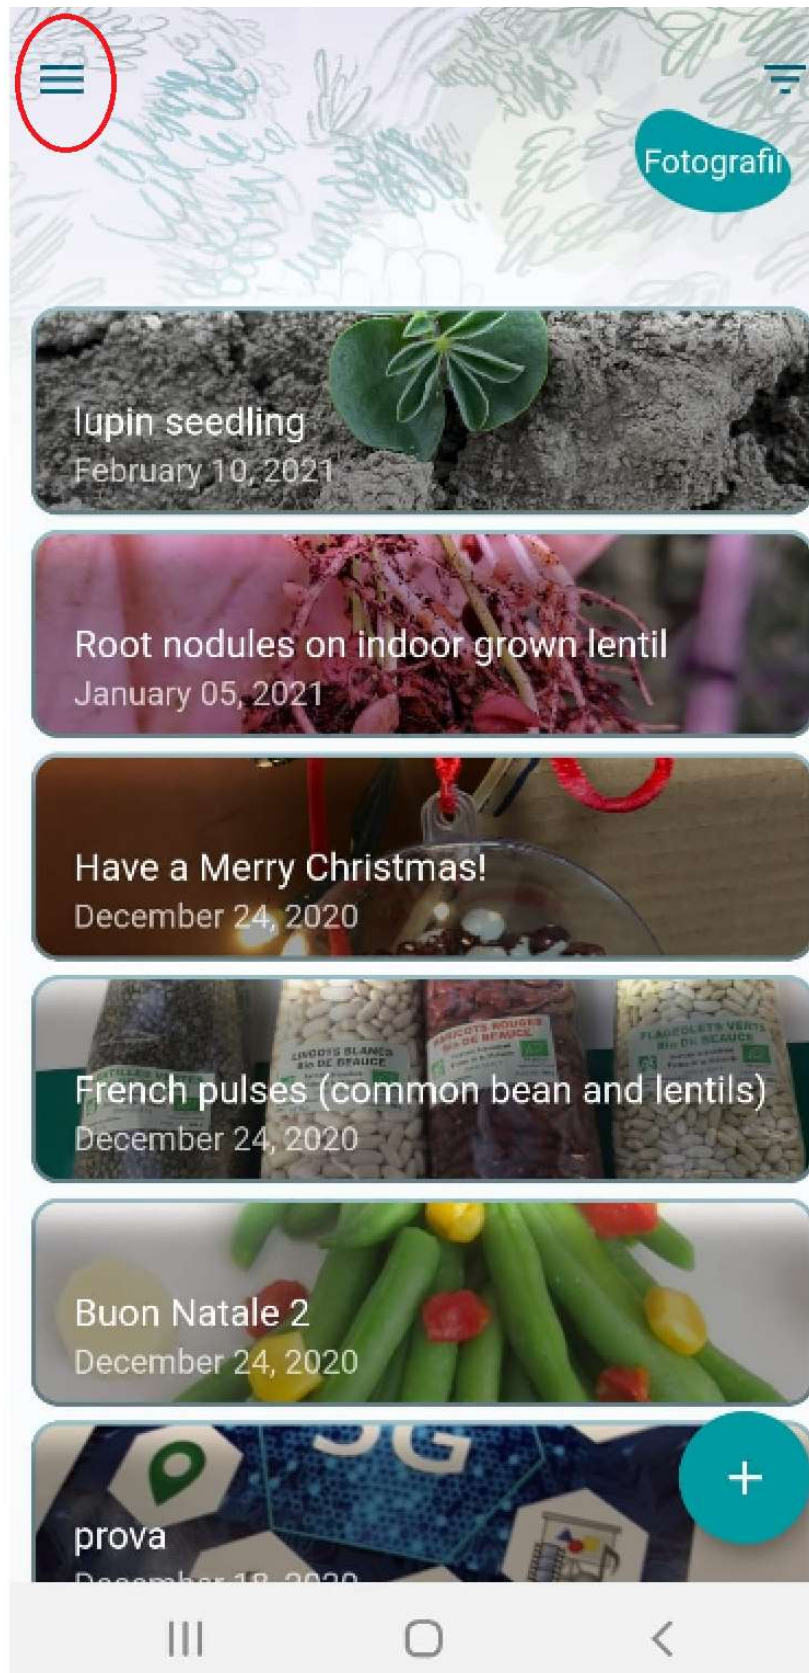

5. Odată autentificați pe contul personal în aplicație, se va apăsa pe butonul din stânga sus pentru a vă preînregistra în experimentul „Știința prin Participarea Cetățenilor”